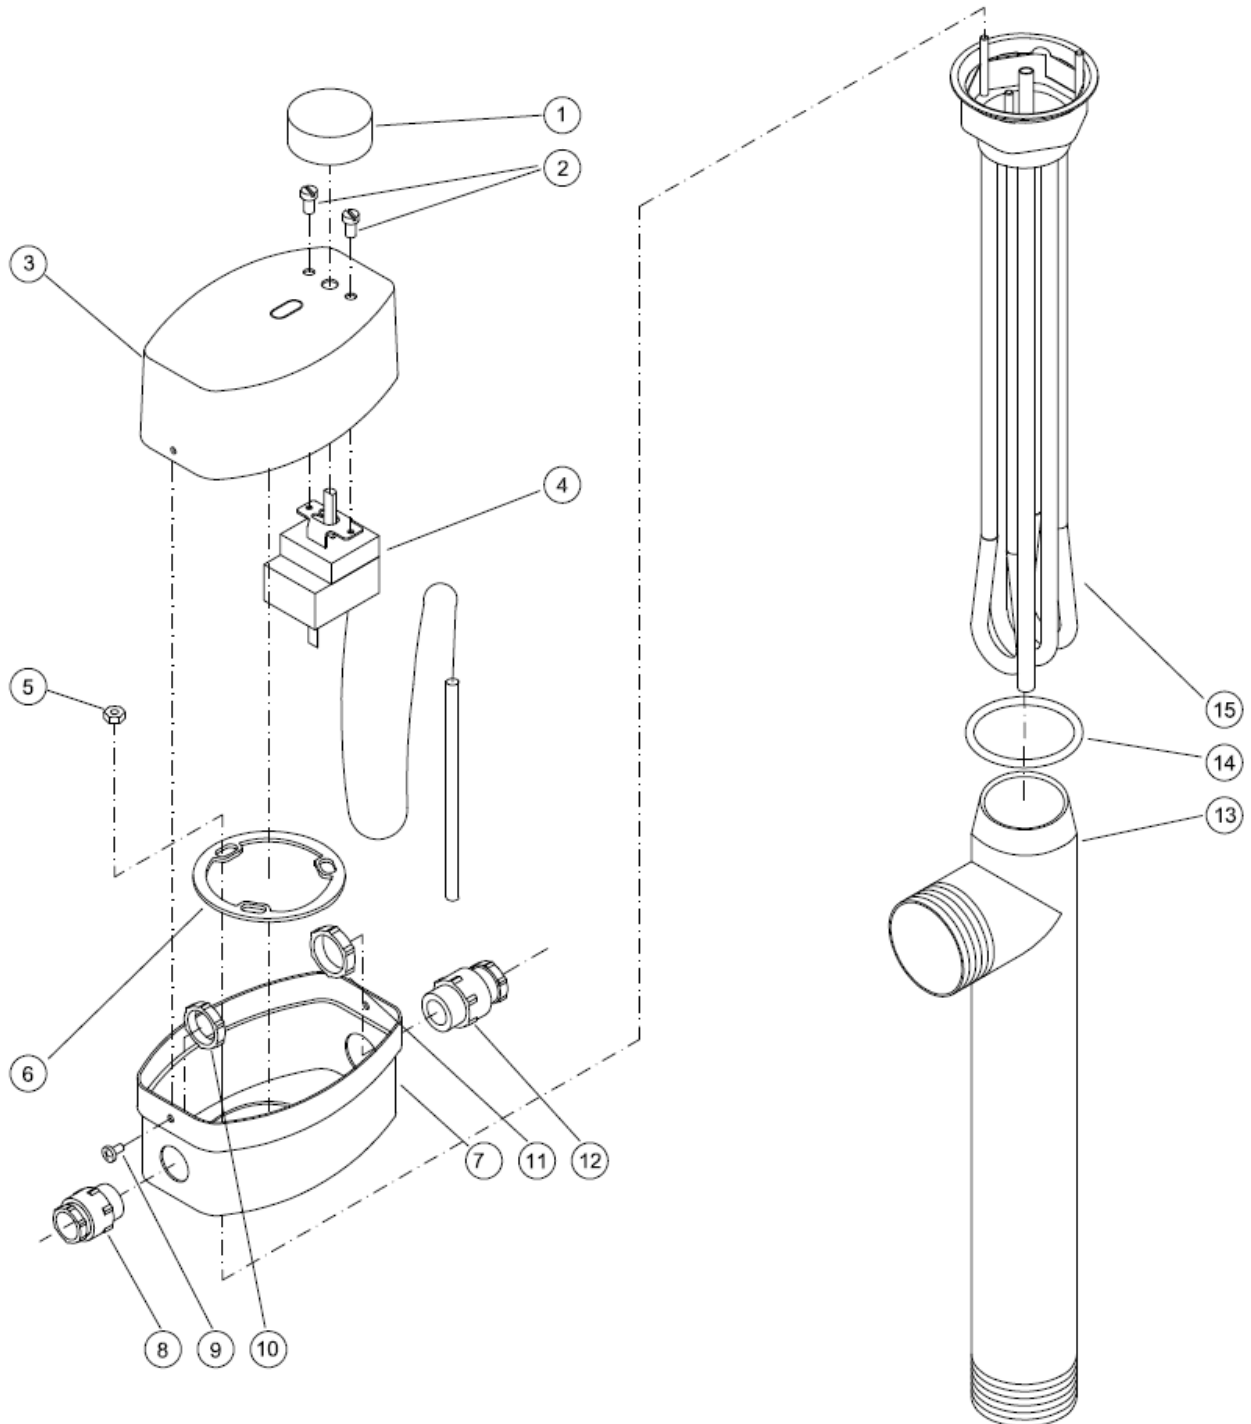

electric air heater D-EWT-L 1,5 kW

Spare parts

no. Item	no. drawing	material	description of spare part
11 10 07	1	plastic	temperature regulator
11 09 47	2	stainless steel	screw M4x4
11 09 25	3	ABS	cap top part
11 10 06	4	various	thermostat 30-90°C
11 04 04	5	stainless steel	nut M4
11 09 30	6	stainless steel	mounting ring
11 09 22	7	ABS	cap bottom part
11 09 39	8	polystyrene	cable gland PG 11
11 09 43	9	stainless steel	self-tapping screw
11 09 40	10	polystyrene	lock nut PG 11
11 09 37	11	polystyrene	lock nut PG 13,5
11 09 36	12	polystyrene	cable gland PG 13,5
12 26 01	13	stainless steel AISI 316	housing
11 09 01	14	NBR 70 Shore	OR- 44,4 x 3,53
11 10 04	15	stainless steel AISI 304	heating element 1,5 kW