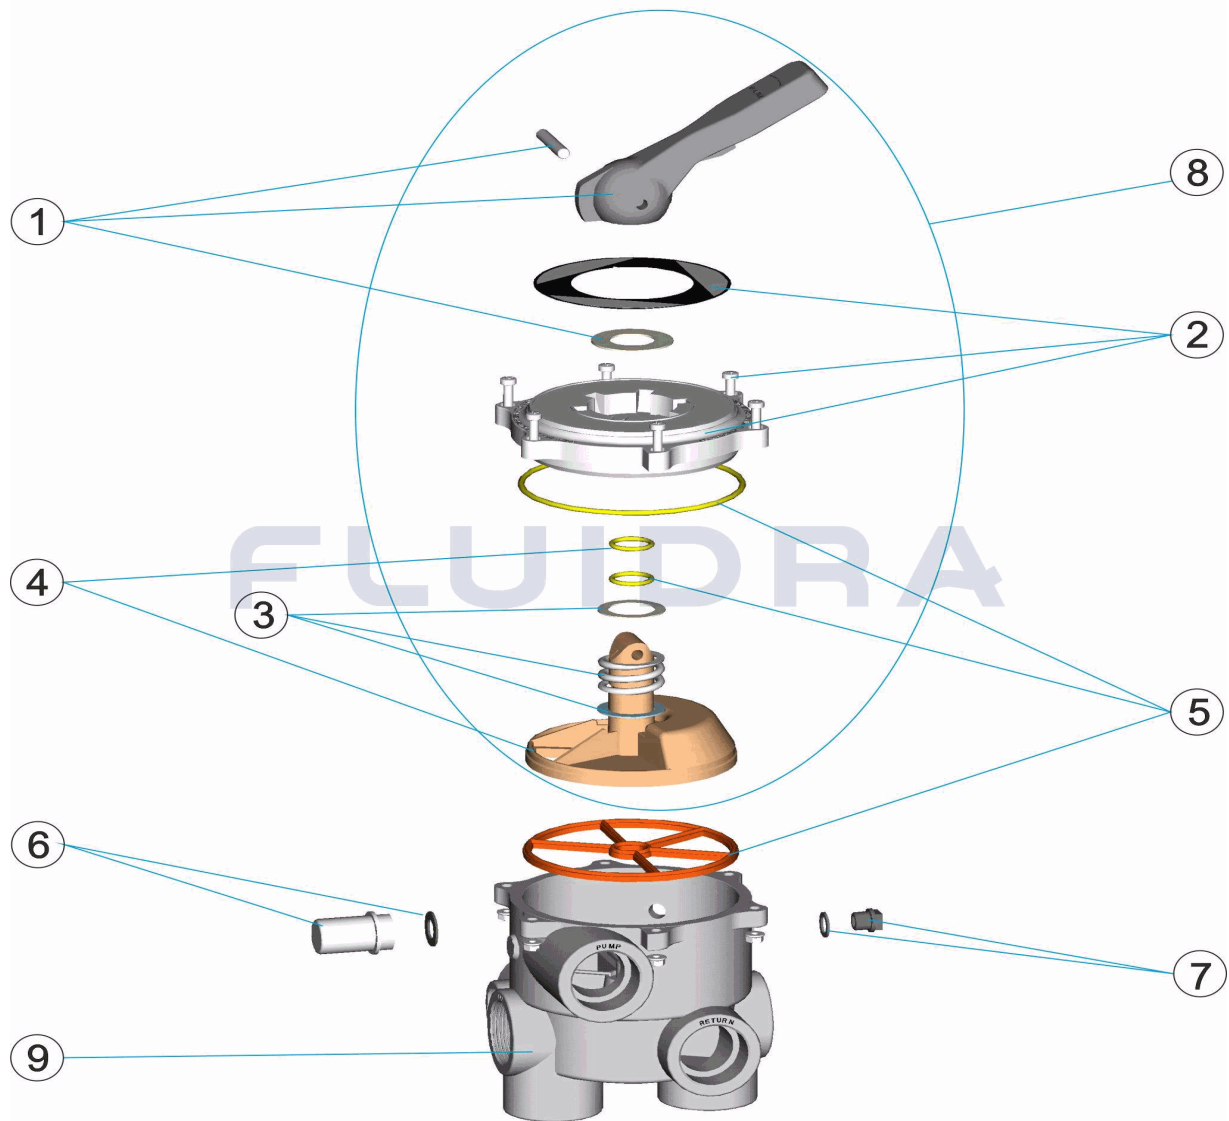

CODE **00597, 00598, 11366, 11368**

DESCRIPTION: **MULTIPORT VALVE 1 1/2"**

ENGLISH

POS	CODE	DESCRIPTION	QUANTITY	POS	CODE	DESCRIPTION	QUANTITY
1	4404120102	BLACK HANDLE 11/2'-2'		8	* 4404120110	TOP ASSEMBLY BLACK 1 1/2" NEW	
2	4404120103	BLACK TOP 1 1/2'		8	* 4404120112	TOP ASSEMBLY BLACK 1 1/2" MNB/N/A	
3	4404120105	SPRING WITH WASHERS		9	* 00597R0101	BLACK SELECTOR VALVE POS. 1	
4	4404120106	DISTRIBUTOR WITH GASKETS 1 1/2'		9	* 00598R0101	BLACK SELECTOR VALVE 1 1/2" POS. 3"	
5	4404120107	GASKETS NEW VALVE 1 1/2'		9	* 11366R0101	BLACK SELECTOR VALVE POS. 2	
6	4404120108	VISOR WITH SEAL		9	* 11368R0101	BLACK SELECTOR VALVE POS. 4	
7	4404120109	PLUG 1/4'